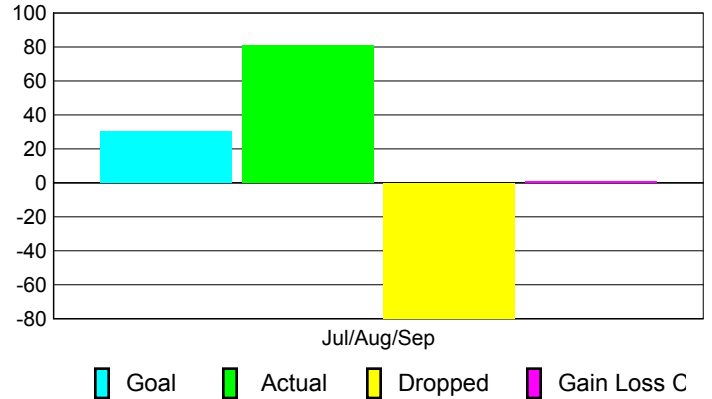

Membership Results 2010-2011

Goal, New, Dropped, Gain/Loss

Comparison of Membership Gain/Loss

Current Year Compared to the Previous Year